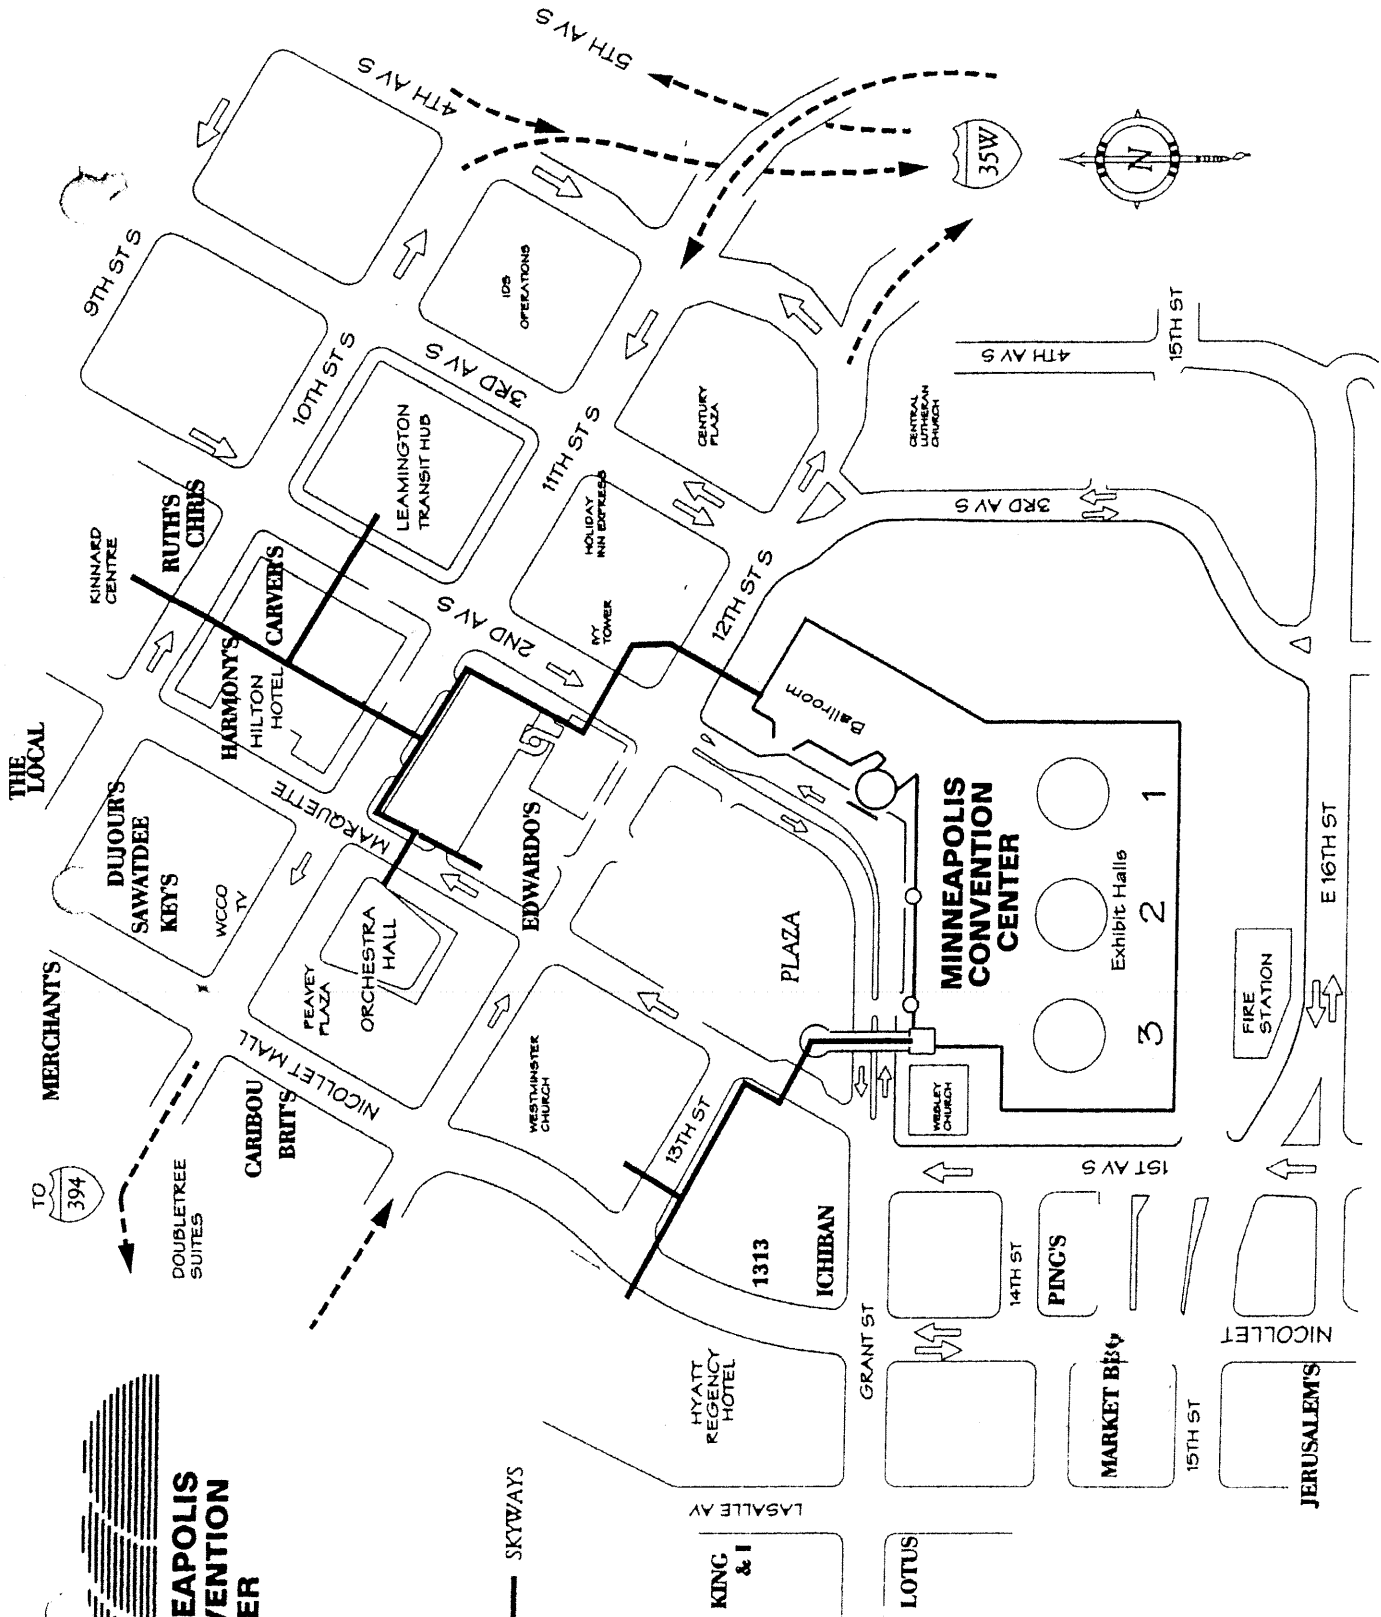

SKYWAYS

KING & I

LOTUS

LASALLE AV

HYATT REGENCY HOTEL

1313 ICHIBAN

GRANT ST

14TH ST

PINC'S

MARKET B&B

15TH ST

NICOLLET

JERUSALEM'S

MINNEAPOLIS CONVENTION CENTER

Exhibit Halls 1, 2, 3

Ballroom

PLAZA

WESTMINSTER CHURCH

EDWARD'S

NICOLLET MALL

PEAVEY PLAZA

ORCHESTRA HALL

WCCO TV

SAWATDEE KEYS

HARMONY'S

HILTON HOTEL

CARVERS

RUTH'S CHRIS

KINNARD CENTRE

9TH STS

10TH STS

3RD AVS

4TH AVS

11TH STS

12TH STS

13TH ST

14TH ST

15TH ST

3RD AVS

4TH AVS

5TH AVS

35W

CENTRAL LUTHERAN CHURCH

HOLIDAY INN EXPRESS

RY TOWER

LEAMINGTON TRANSIT HUB

10TH STS

9TH STS

4TH AVS

3RD AVS

15TH ST

4TH AVS

3RD AVS

15TH ST

E 16TH ST

FIRE STATION

TO 394

DOUBLETREE SUITES

MERCHANT'S

THE LOCAL

DUJOURS

SAWATDEE KEYS

WCCO TV

HARMONY'S

HILTON HOTEL

CARVERS

RUTH'S CHRIS

KINNARD CENTRE

9TH STS

10TH STS

3RD AVS

4TH AVS

11TH STS

12TH STS

13TH ST

14TH ST

15TH ST

3RD AVS

4TH AVS

5TH AVS

35W

CENTRAL LUTHERAN CHURCH

HOLIDAY INN EXPRESS

RY TOWER

LEAMINGTON TRANSIT HUB

10TH STS

9TH STS

4TH AVS

3RD AVS

15TH ST

4TH AVS

3RD AVS

15TH ST

E 16TH ST

FIRE STATION

TO 394

DOUBLETREE SUITES

MERCHANT'S

THE LOCAL

DUJOURS

SAWATDEE KEYS

WCCO TV

HARMONY'S

HILTON HOTEL

CARVERS

RUTH'S CHRIS

KINNARD CENTRE